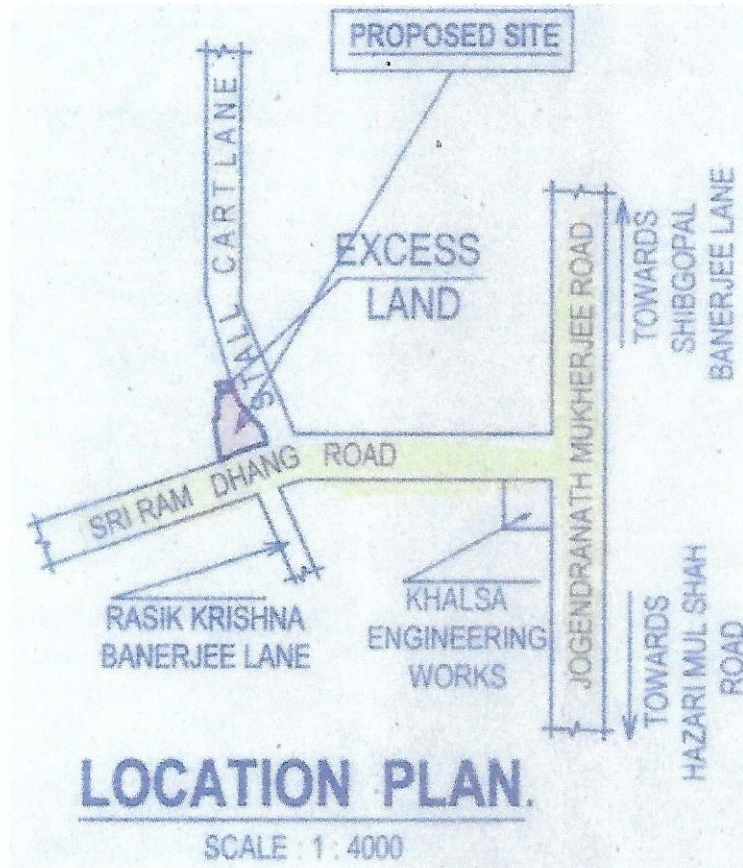

SUN GROUP

SUN POWER REALTY LLP

TO WHOM IT MAY CONCERN

Location plan of proposed project "SUN MELUHA" situated at Premises No. 28, Sree Ram Dhang Road, Salkia, P.S. Malipanchghora, Ward No. 04, Howrah 711106, is shown below: